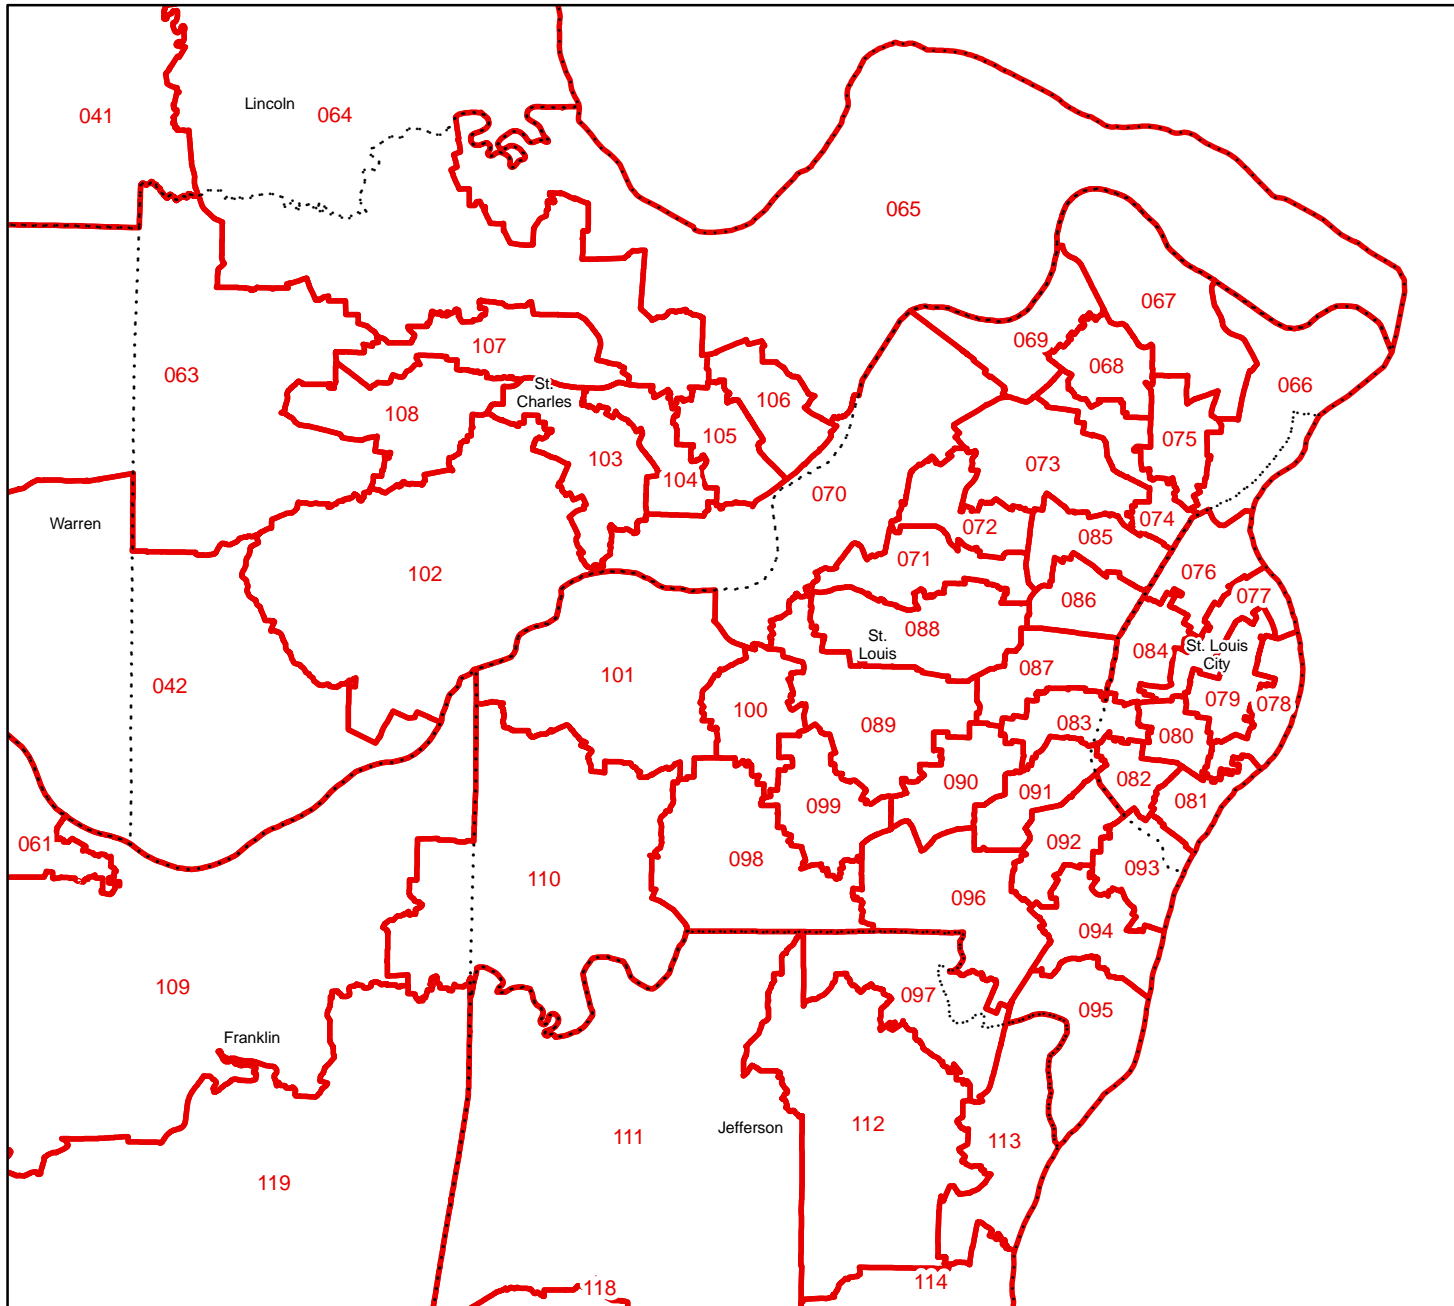

House Apportionment Plan 2011

Missouri Appellate Apportionment Commission

St. Louis Area

 District Lines

 Counties

Redistricting Office